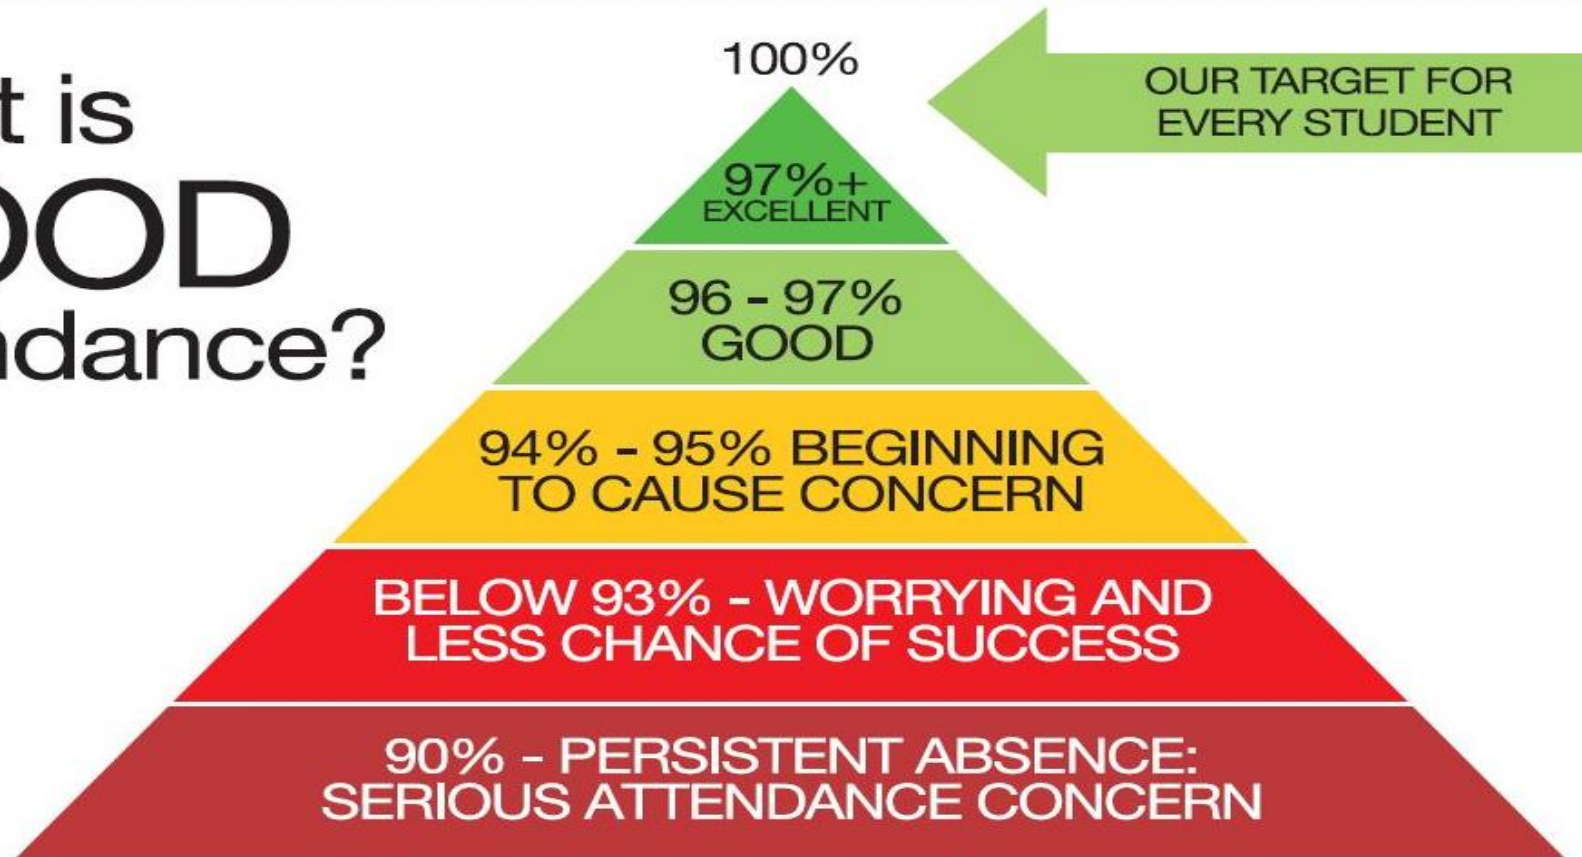

Attendance Matters

Make Yours: 100% attendance 'be in that number'

What is
GOOD
attendance?

175 non school days per year to spend on holidays, visits, shopping, appointments and family time.
Did you know – a 2 week holiday in term time means the highest attendance your child can achieve is
94.7%